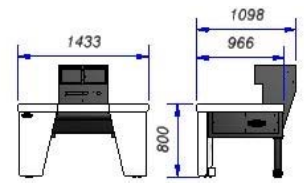

ST 822

The new series 8mm film viewing table, type ST822 is an ideal for film archives, film laboratories and film scanning studios.

The new series 8mm features:

- New 2 plate, 2 picture film table with COMMAG sound.
- Designed from a proven concept, for extreme friendly film handling.
- Fast and accurate checking of film and sound.
- Separate film systems for Super 8 (S8) and Normal 8 (N8) (switchable) with large projection area each 230 x 160 mm (approx).
- Full frame projection.
- Lamp 12V / 100Watt.
- High quality projection screen.
- Standard with electronic universal processor counter.
- Standard with display for actual running speed of film.
- Standard with a safe built in film rewinder.
- Sound system:
 - both 8mm formats with COMMAG sound mono:
 - Super 8: 2 channels for main and balance track, with two faders
 - Normal 8: 1 channel.
 - summing amp. with treble, bass and master volume potentiometers.
 - headphone 1/4" jack.
 - two balanced XLR mono outputs.
 - two way high quality loudspeakers
- Switchable sync speeds 18 and 24 f.p.s.
- Varia speed from 0 till 100 f.p.s. (approx)
- For 8mm and Super8 film spools. Steel adapter for S8 spools.
- Ground glass back-illuminated by a 7000° K (approx) light source.
- Operating voltage selectable 100 - 240 V / 50 of 60Hz at 3 A.